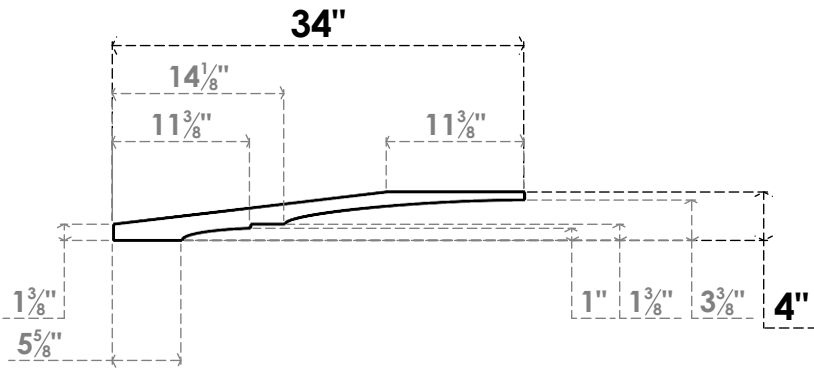

# ITEM NUMBER: BRCPC040X34000X04000BOA

4"W X 34"D X 4"H BALBOA ARCHITECTURAL GRADE PVC CLOSED KNEE BRACE

**SIDE PROFILE**

**FRONT PROFILE**

**ISOMETRIC**

EKENA MILLWORK  
2300 WEST MAIN ST.  
CLARKSVILLE, TX 75426  
TOLL FREE: 866-607-0453  
WWW.EKENAMILLWORK.COM