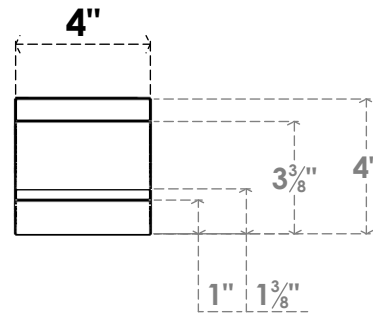

# ITEM NUMBER: BRCPC040X34000X04000BOA

4"W X 34"D X 4"H BALBOA ARCHITECTURAL GRADE PVC CLOSED KNEE BRACE

**SIDE PROFILE**

**FRONT PROFILE**

**ISOMETRIC**

EKENA MILLWORK  
2300 WEST MAIN ST.  
CLARKSVILLE, TX 75426  
TOLL FREE: 866-607-0453  
WWW.EKENAMILLWORK.COM