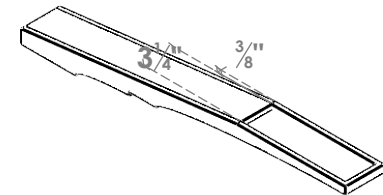

# ITEM NUMBER: BRCPC040X34000X04000BOA

4"W X 34"D X 4"H BALBOA ARCHITECTURAL GRADE PVC CLOSED KNEE BRACE

**SIDE PROFILE**

**FRONT PROFILE**

**ISOMETRIC**

EKENA MILLWORK  
2300 WEST MAIN ST.  
CLARKSVILLE, TX 75426  
TOLL FREE: 866-607-0453  
WWW.EKENAMILLWORK.COM